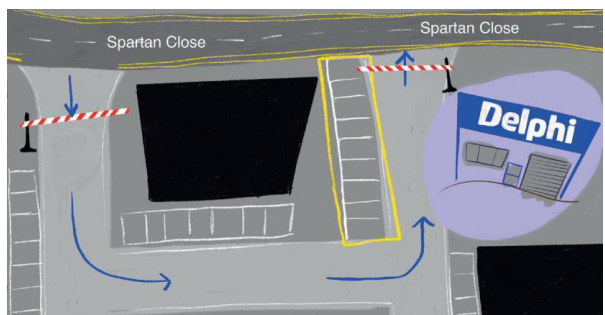

DELPHI ACADEMY

TECHNICAL TRAINING CENTRE WARWICK

HOW TO FIND US

W3W - [///zone.frozen.appeal](https://www.w3w.com/zone/frozen/appeal)
or scan the QR code

Delphi Academy, Unit 9 & 10, Titan Business Park, Spartan Close, Warwick, CV34 6RR

PARKING

Parking is available onsite. Please follow the map to find Delphi Academy parking.

Gate code: 01945 enter

ACCOMODATION

To make reservation with Chesford Grange at a preferred rate, this can be done one of three ways: